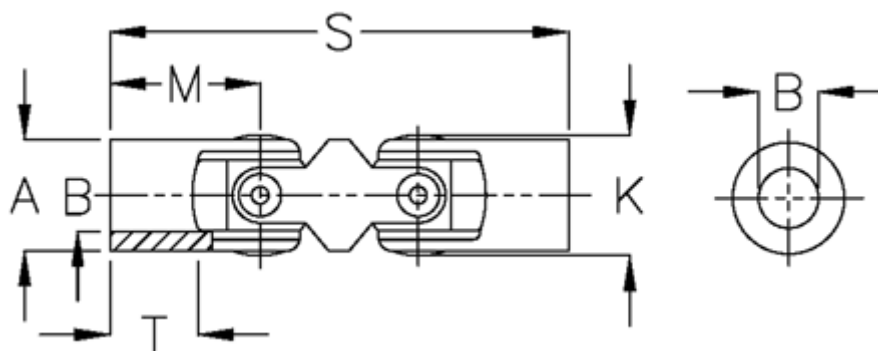

Data Sheet

Article number: 07732300

Description: Double cross joint w/slide bearing
0.732.300

Measures

| | |
|------------|--------|
| A | = 32 |
| B H7 | = 20 |
| K | = 33.5 |
| M | = 43 |
| MD max N m | = 60 |
| s | = 124 |
| T | = 25 |